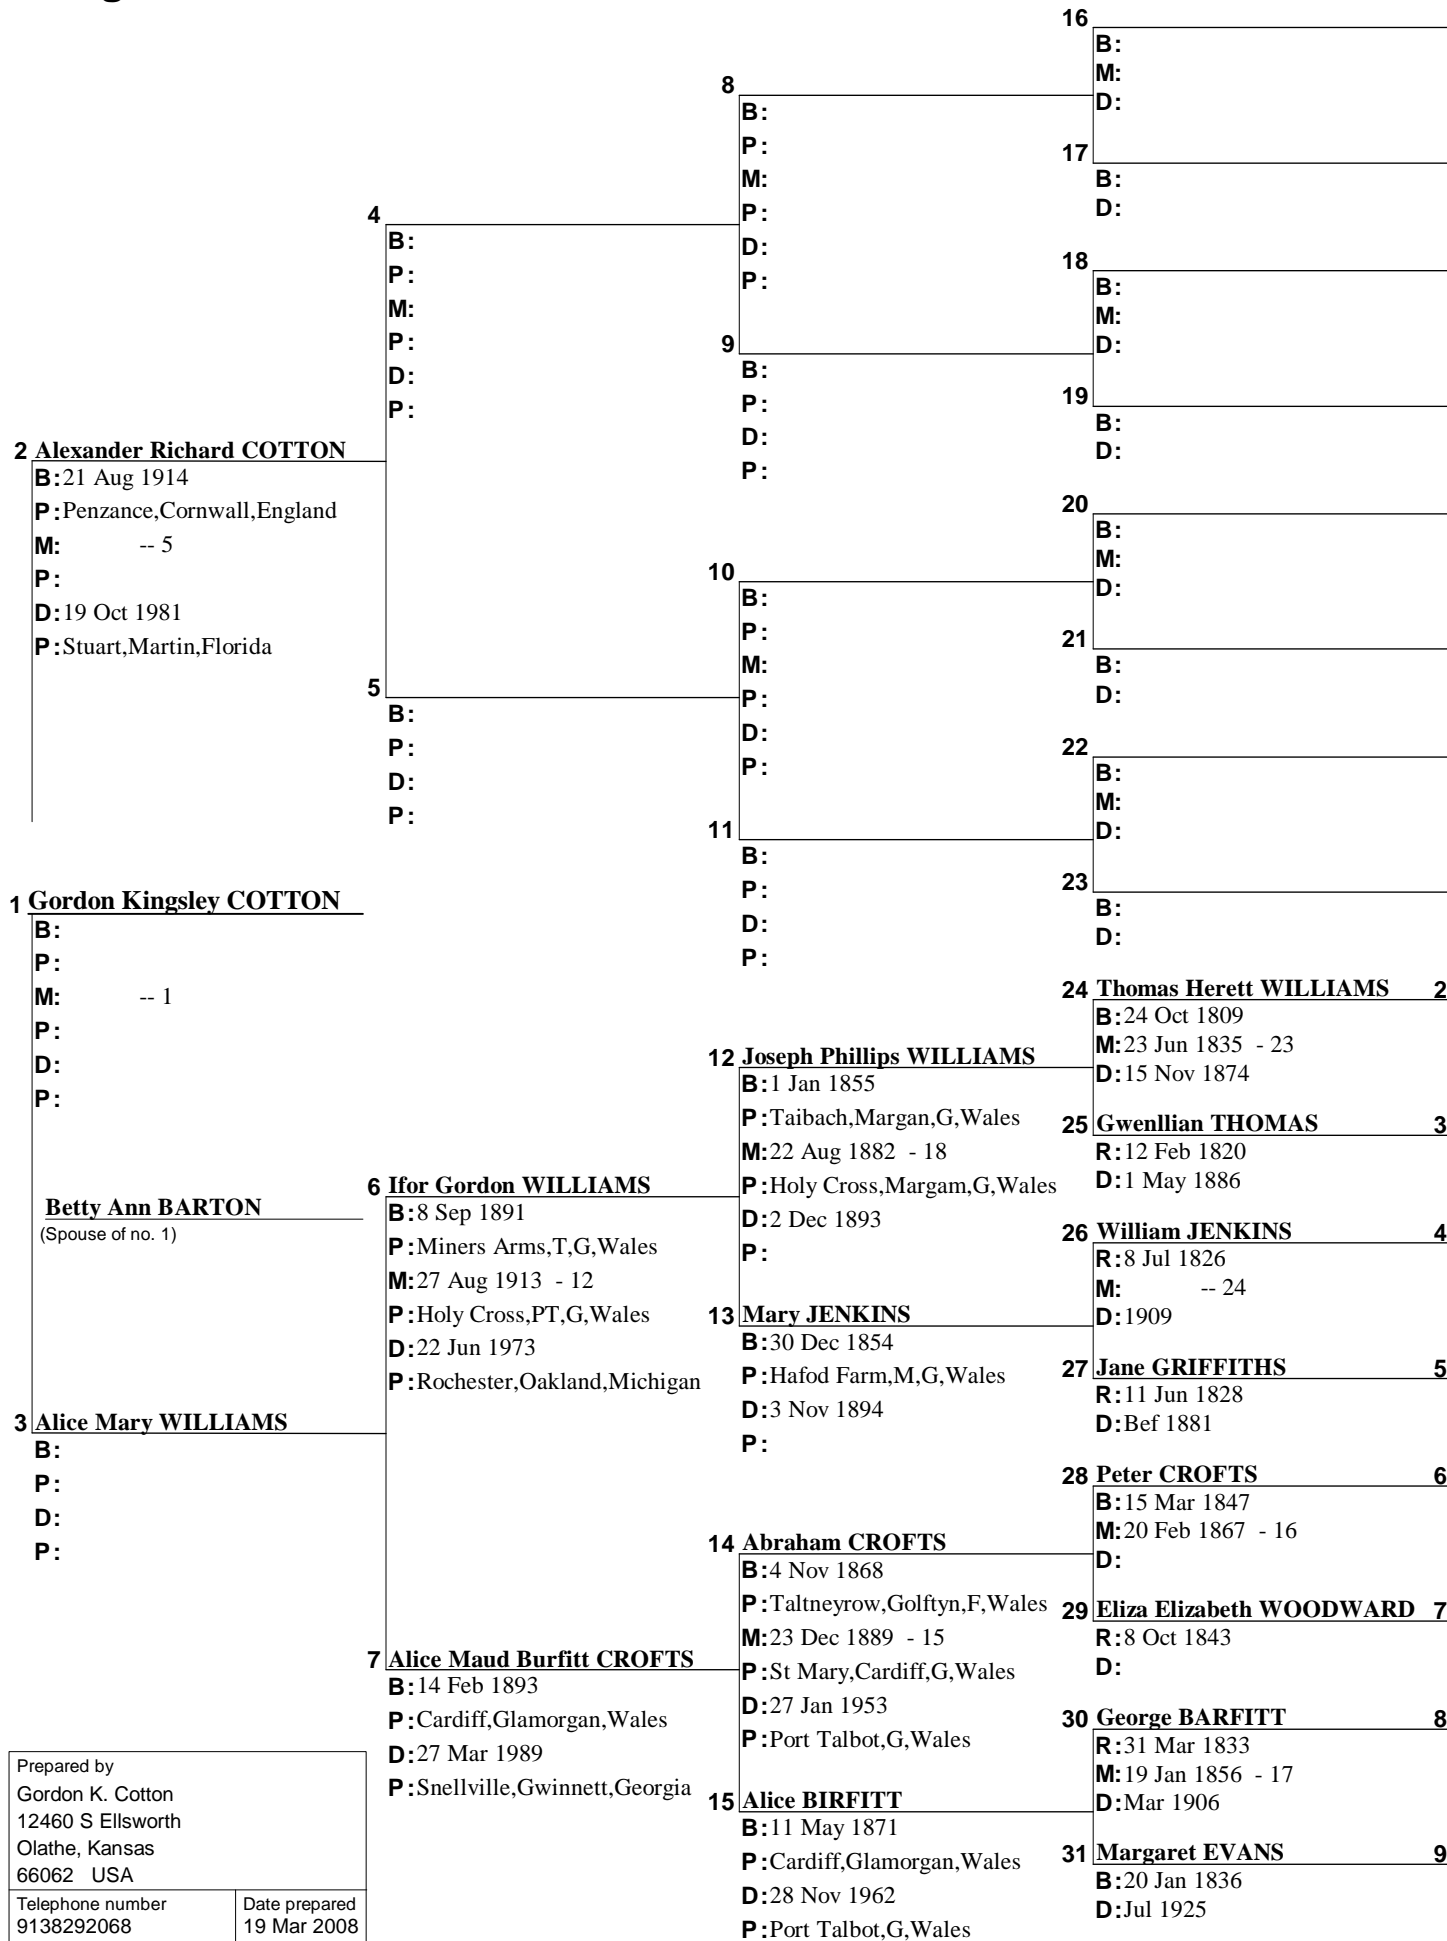

Pedigree Chart

Chart no. 1

Prepared by Gordon K. Cotton 12460 S Ellsworth Olathe, Kansas 66062 USA	
Telephone number 9138292068	Date prepared 19 Mar 2008

Pedigree Chart

No. 1 on this chart is the same as No. 24 on chart no. 1.