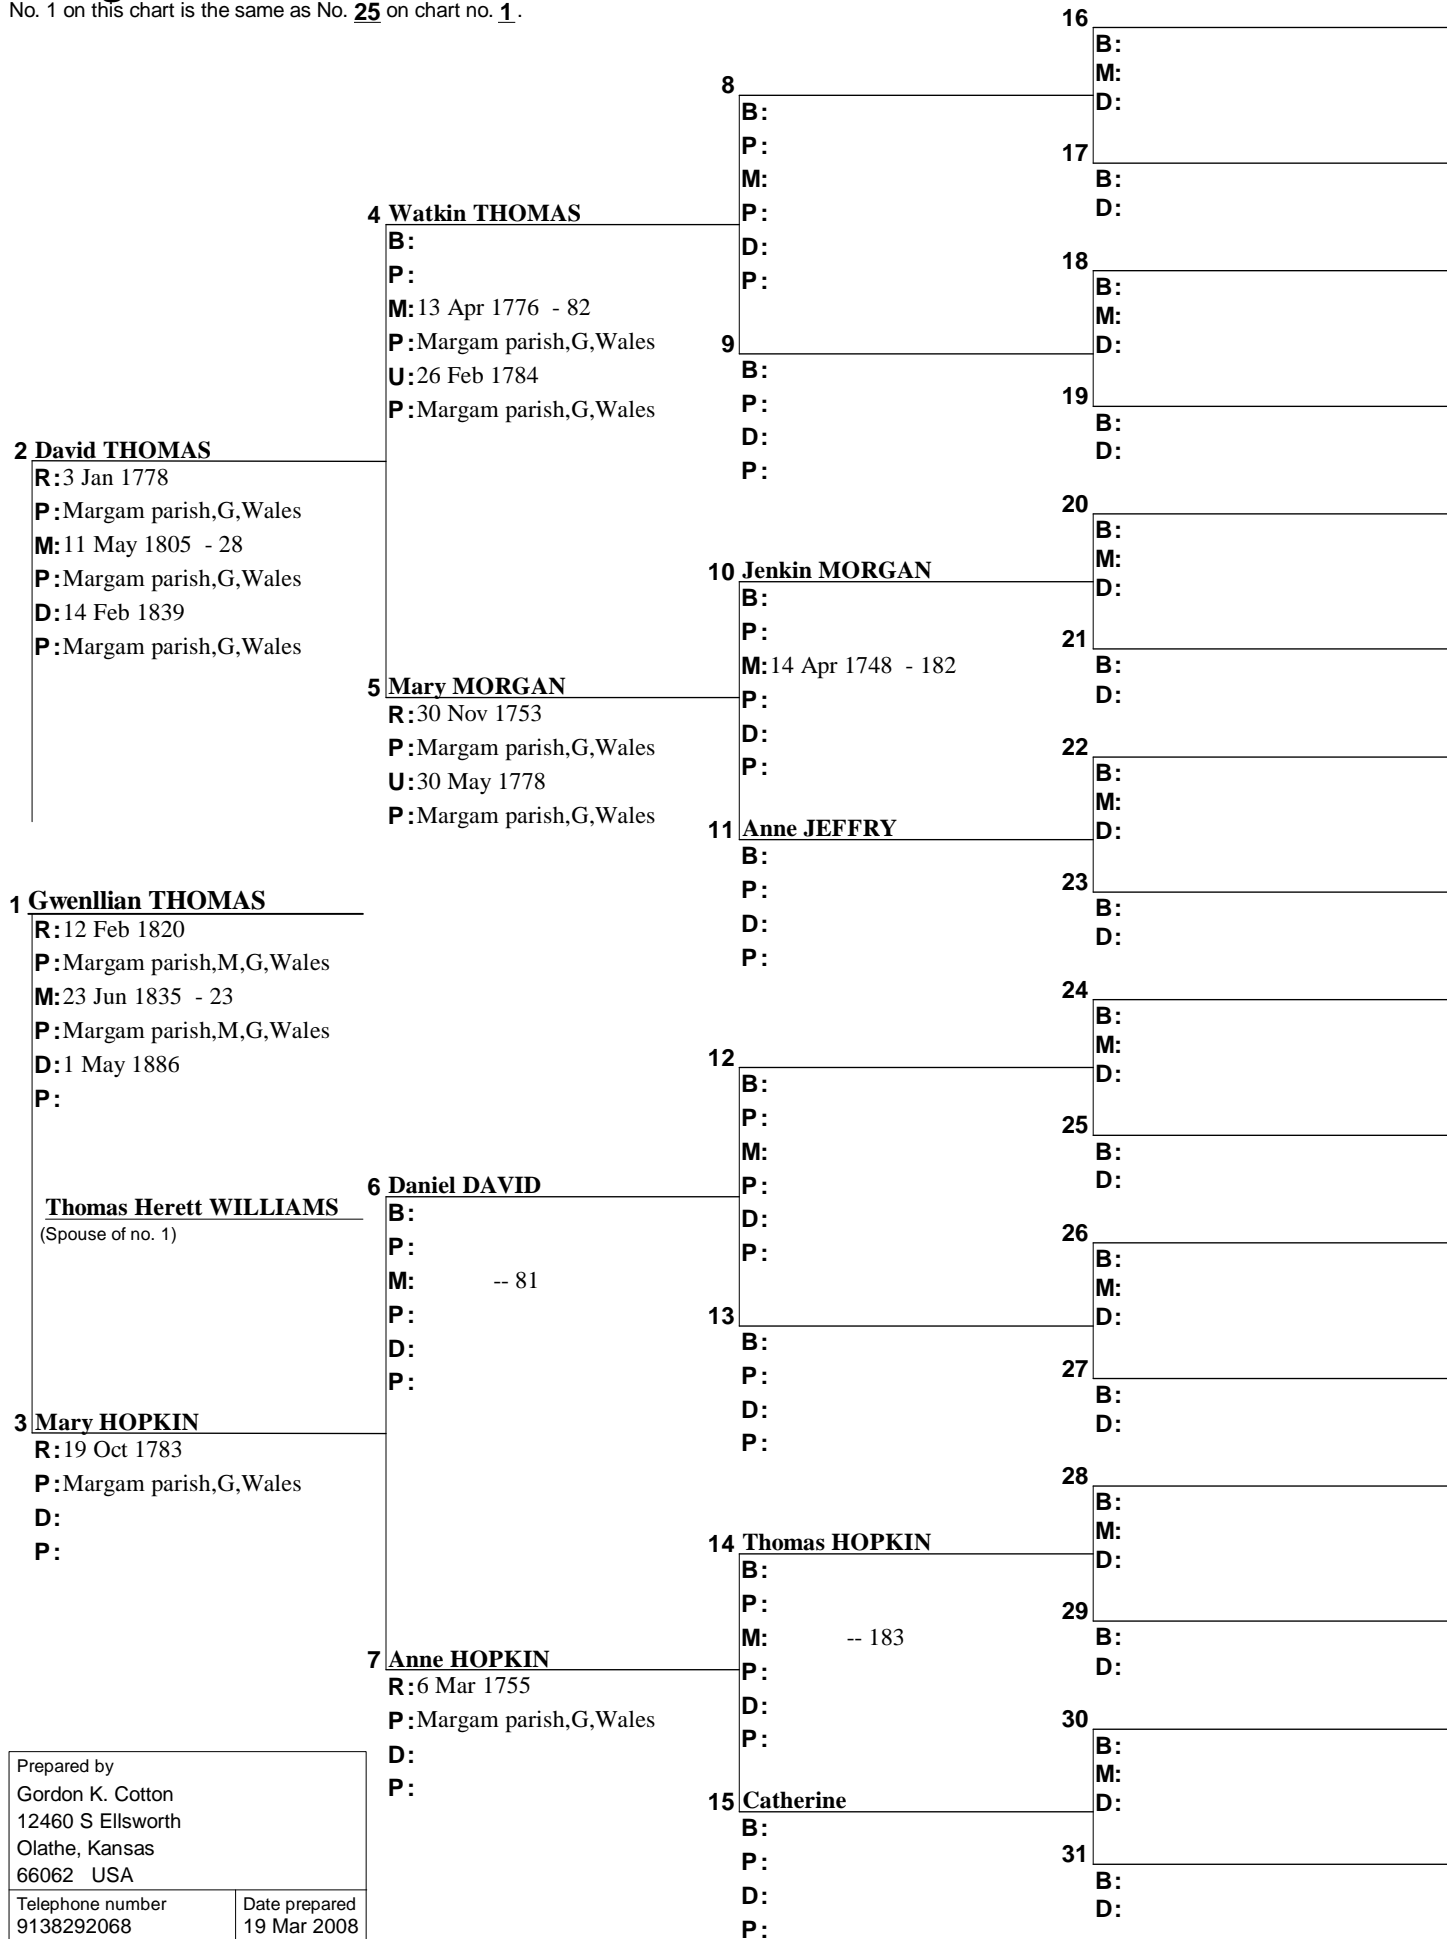

Pedigree Chart

No. 1 on this chart is the same as No. **25** on chart no. **1**.

Prepared by Gordon K. Cotton 12460 S Ellsworth Olathe, Kansas 66062 USA	
Telephone number 9138292068	Date prepared 19 Mar 2008