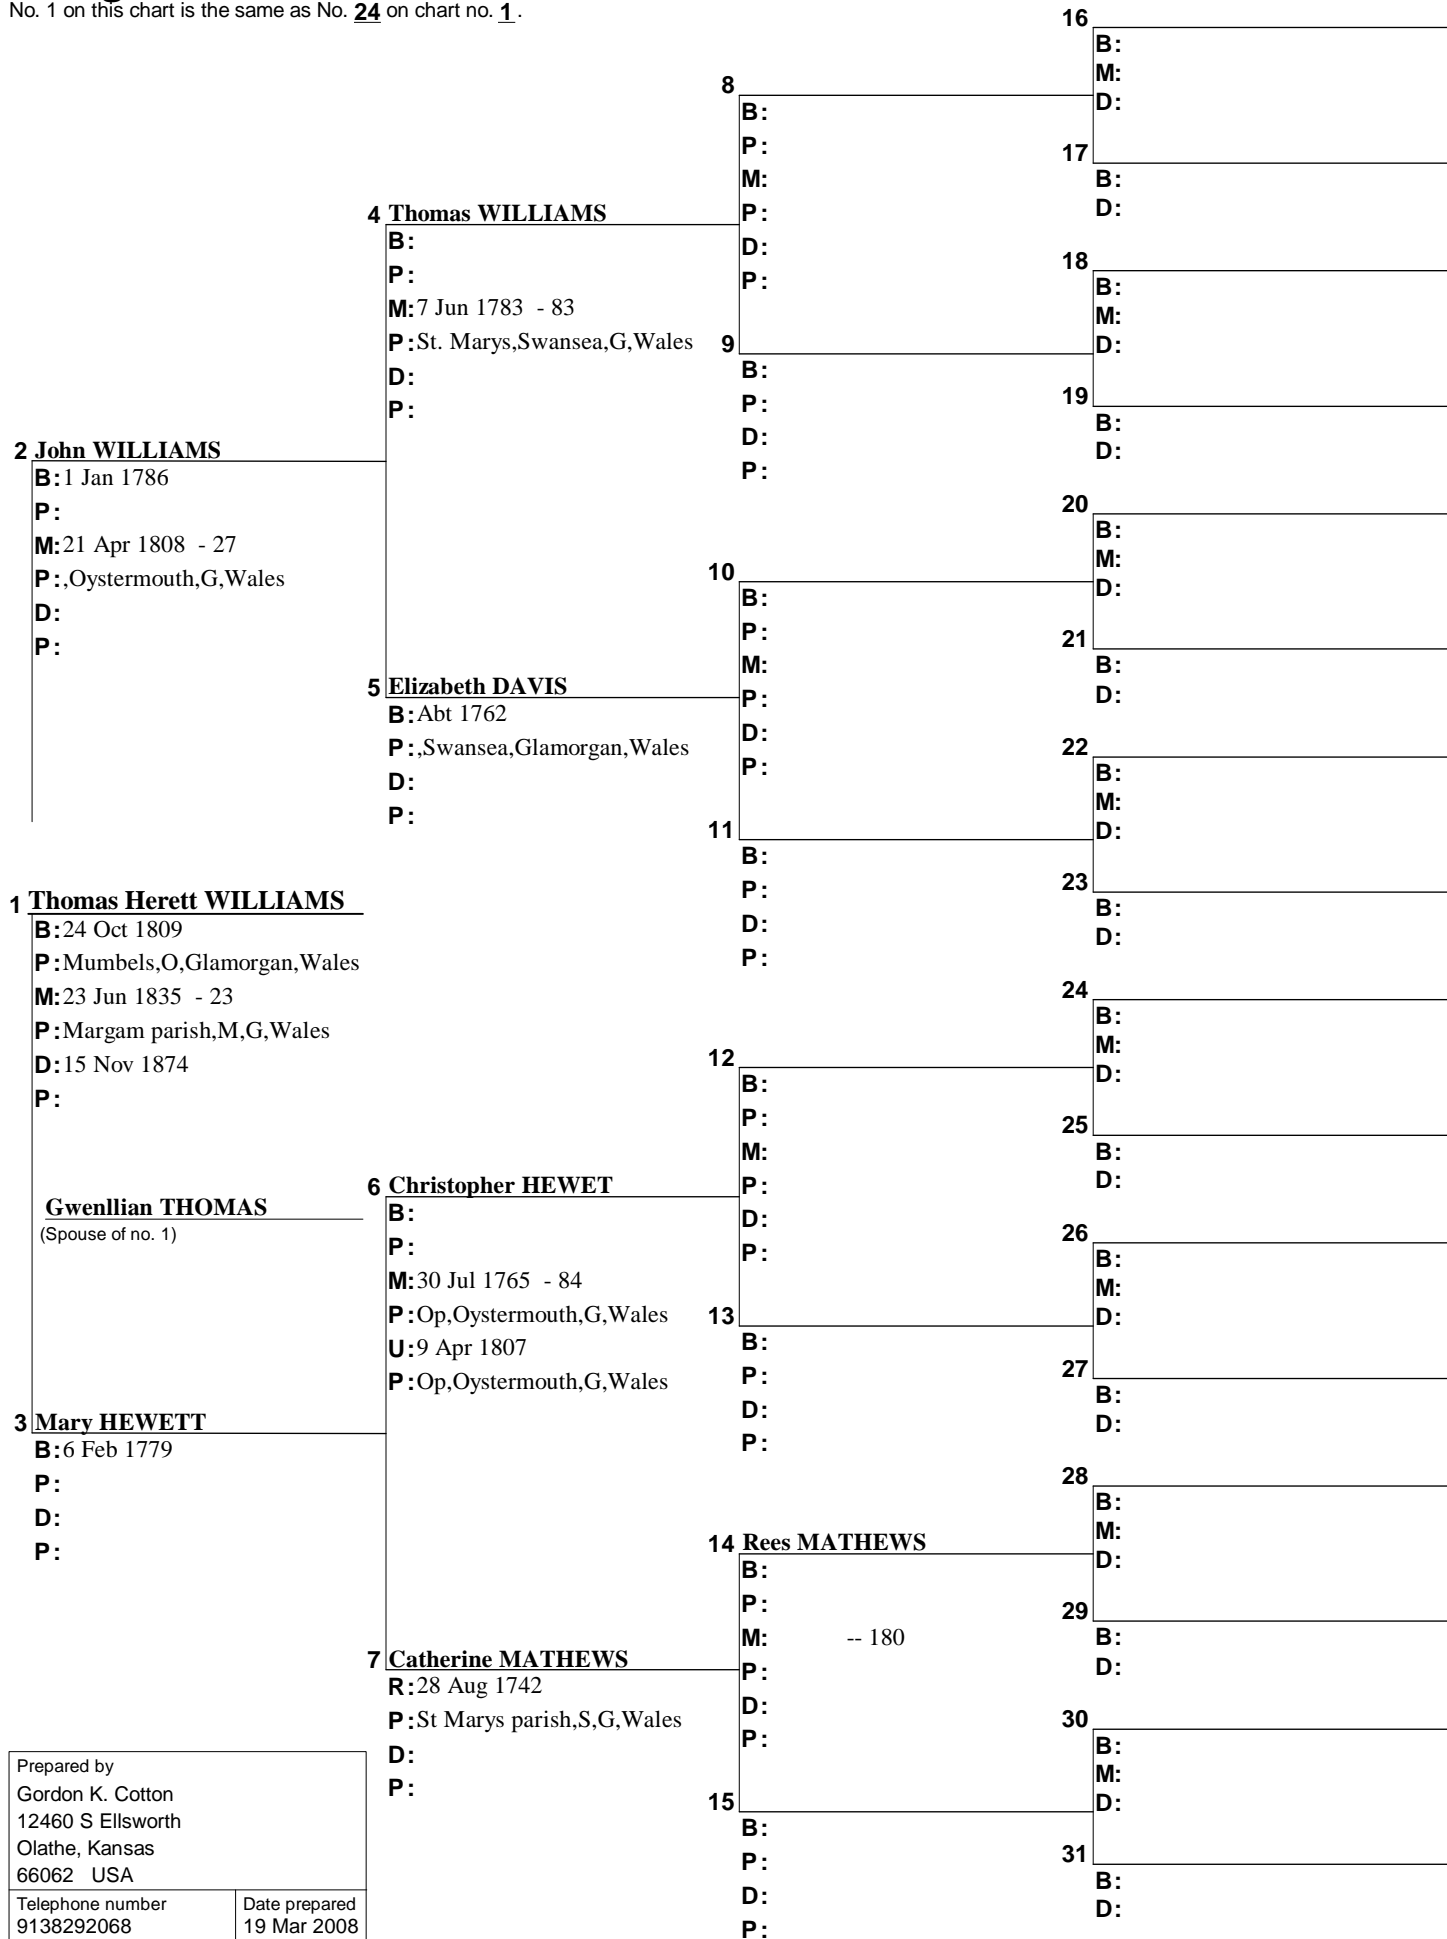

Pedigree Chart

Chart no. 1

Prepared by Gordon K. Cotton 12460 S Ellsworth Olathe, Kansas 66062 USA	
Telephone number 9138292068	Date prepared 19 Mar 2008

Pedigree Chart

No. 1 on this chart is the same as No. 24 on chart no. 1.