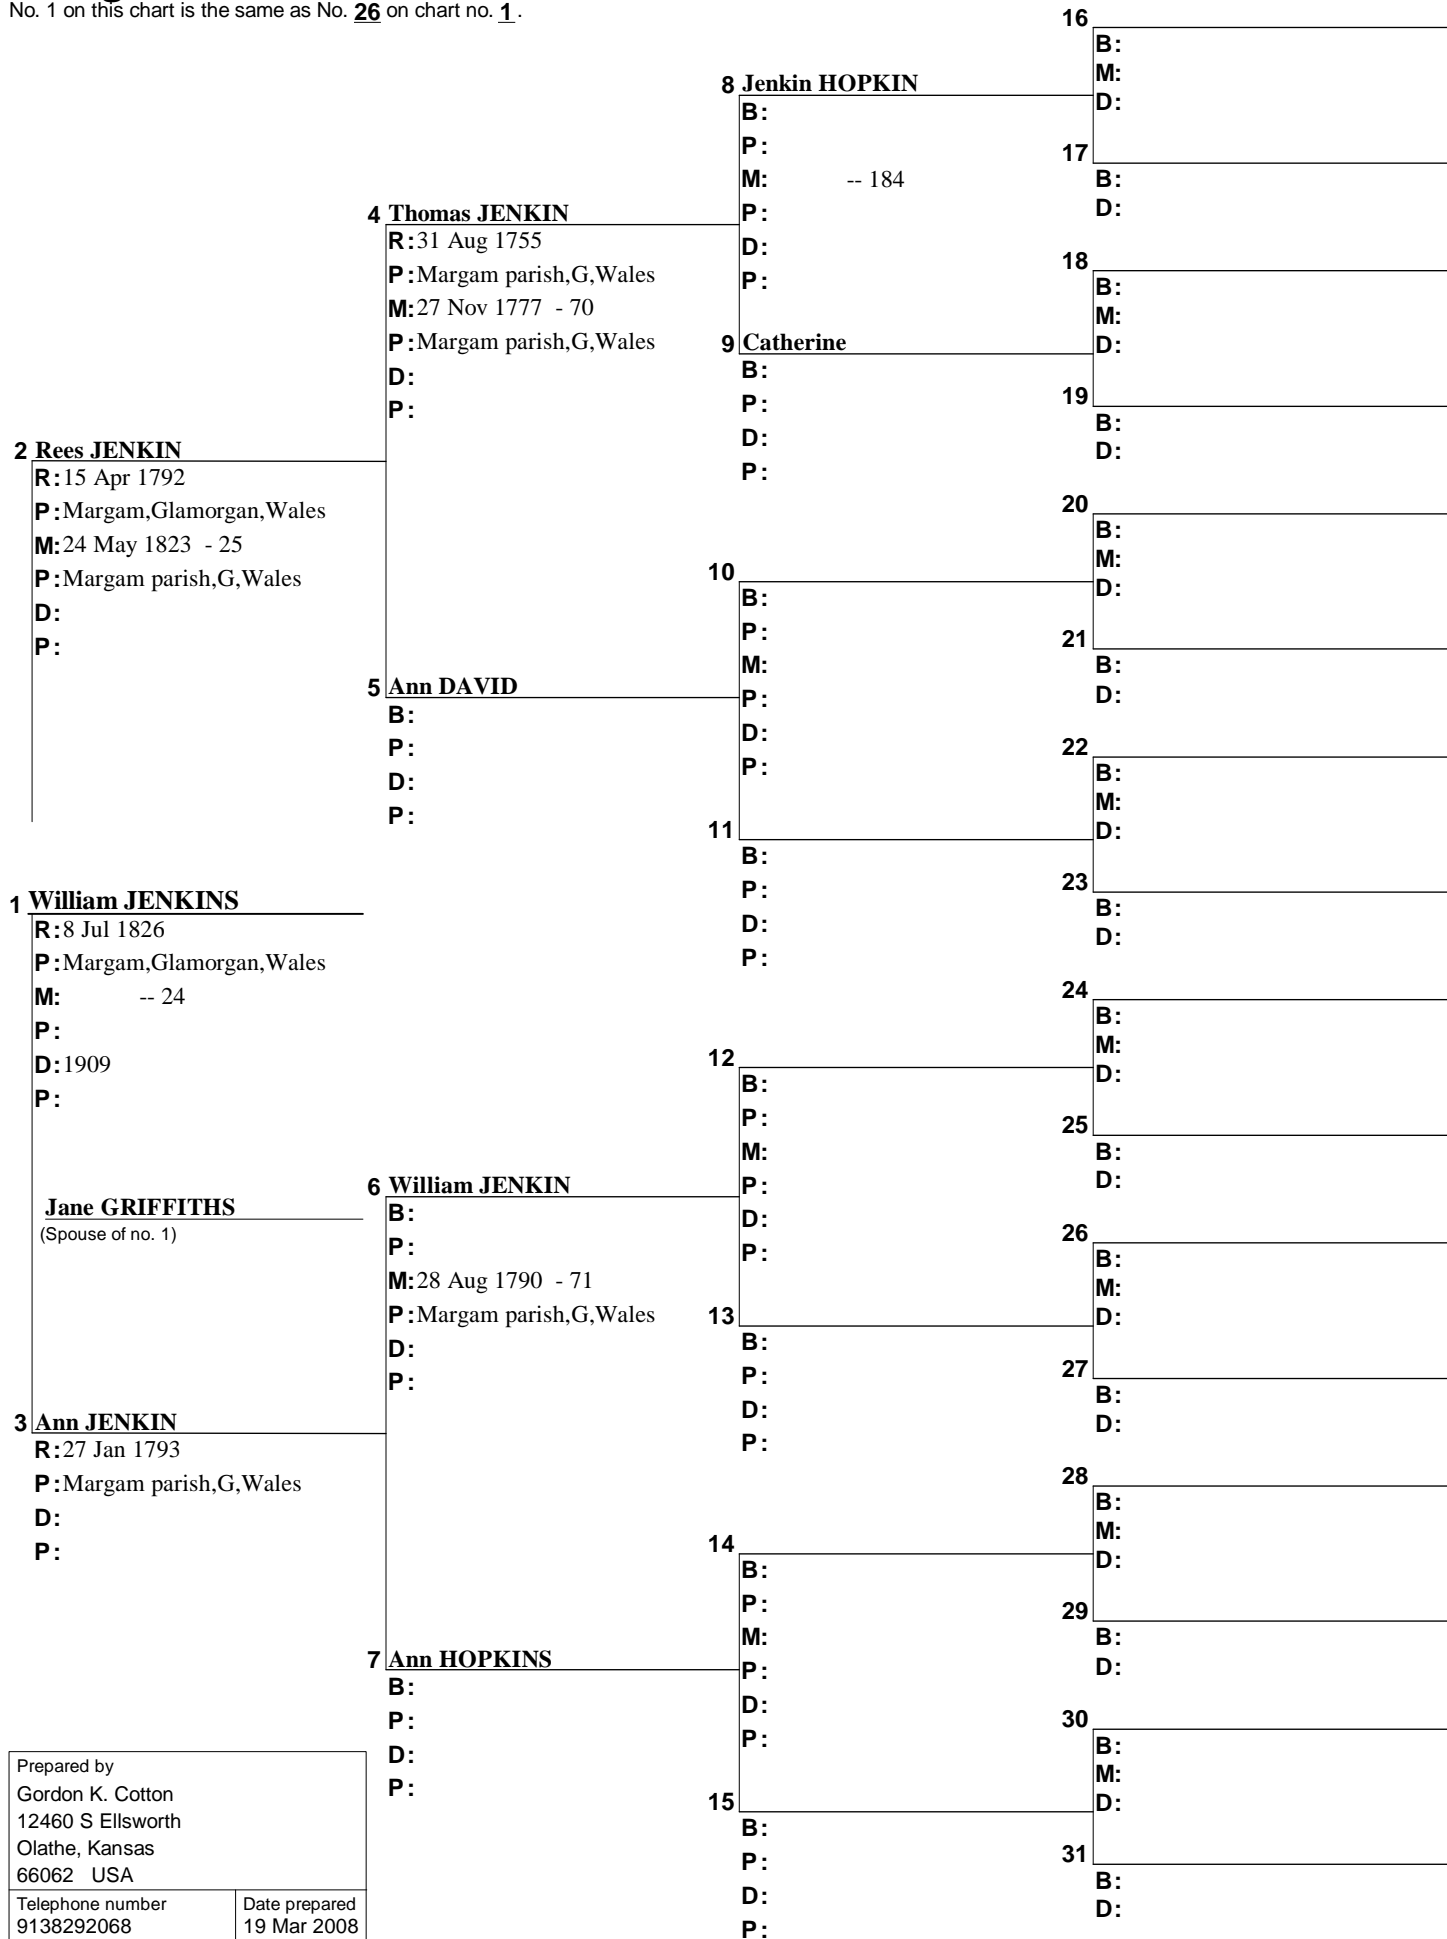

Pedigree Chart

No. 1 on this chart is the same as No. **26** on chart no. **1**.

Prepared by Gordon K. Cotton 12460 S Ellsworth Olathe, Kansas 66062 USA	
Telephone number 9138292068	Date prepared 19 Mar 2008